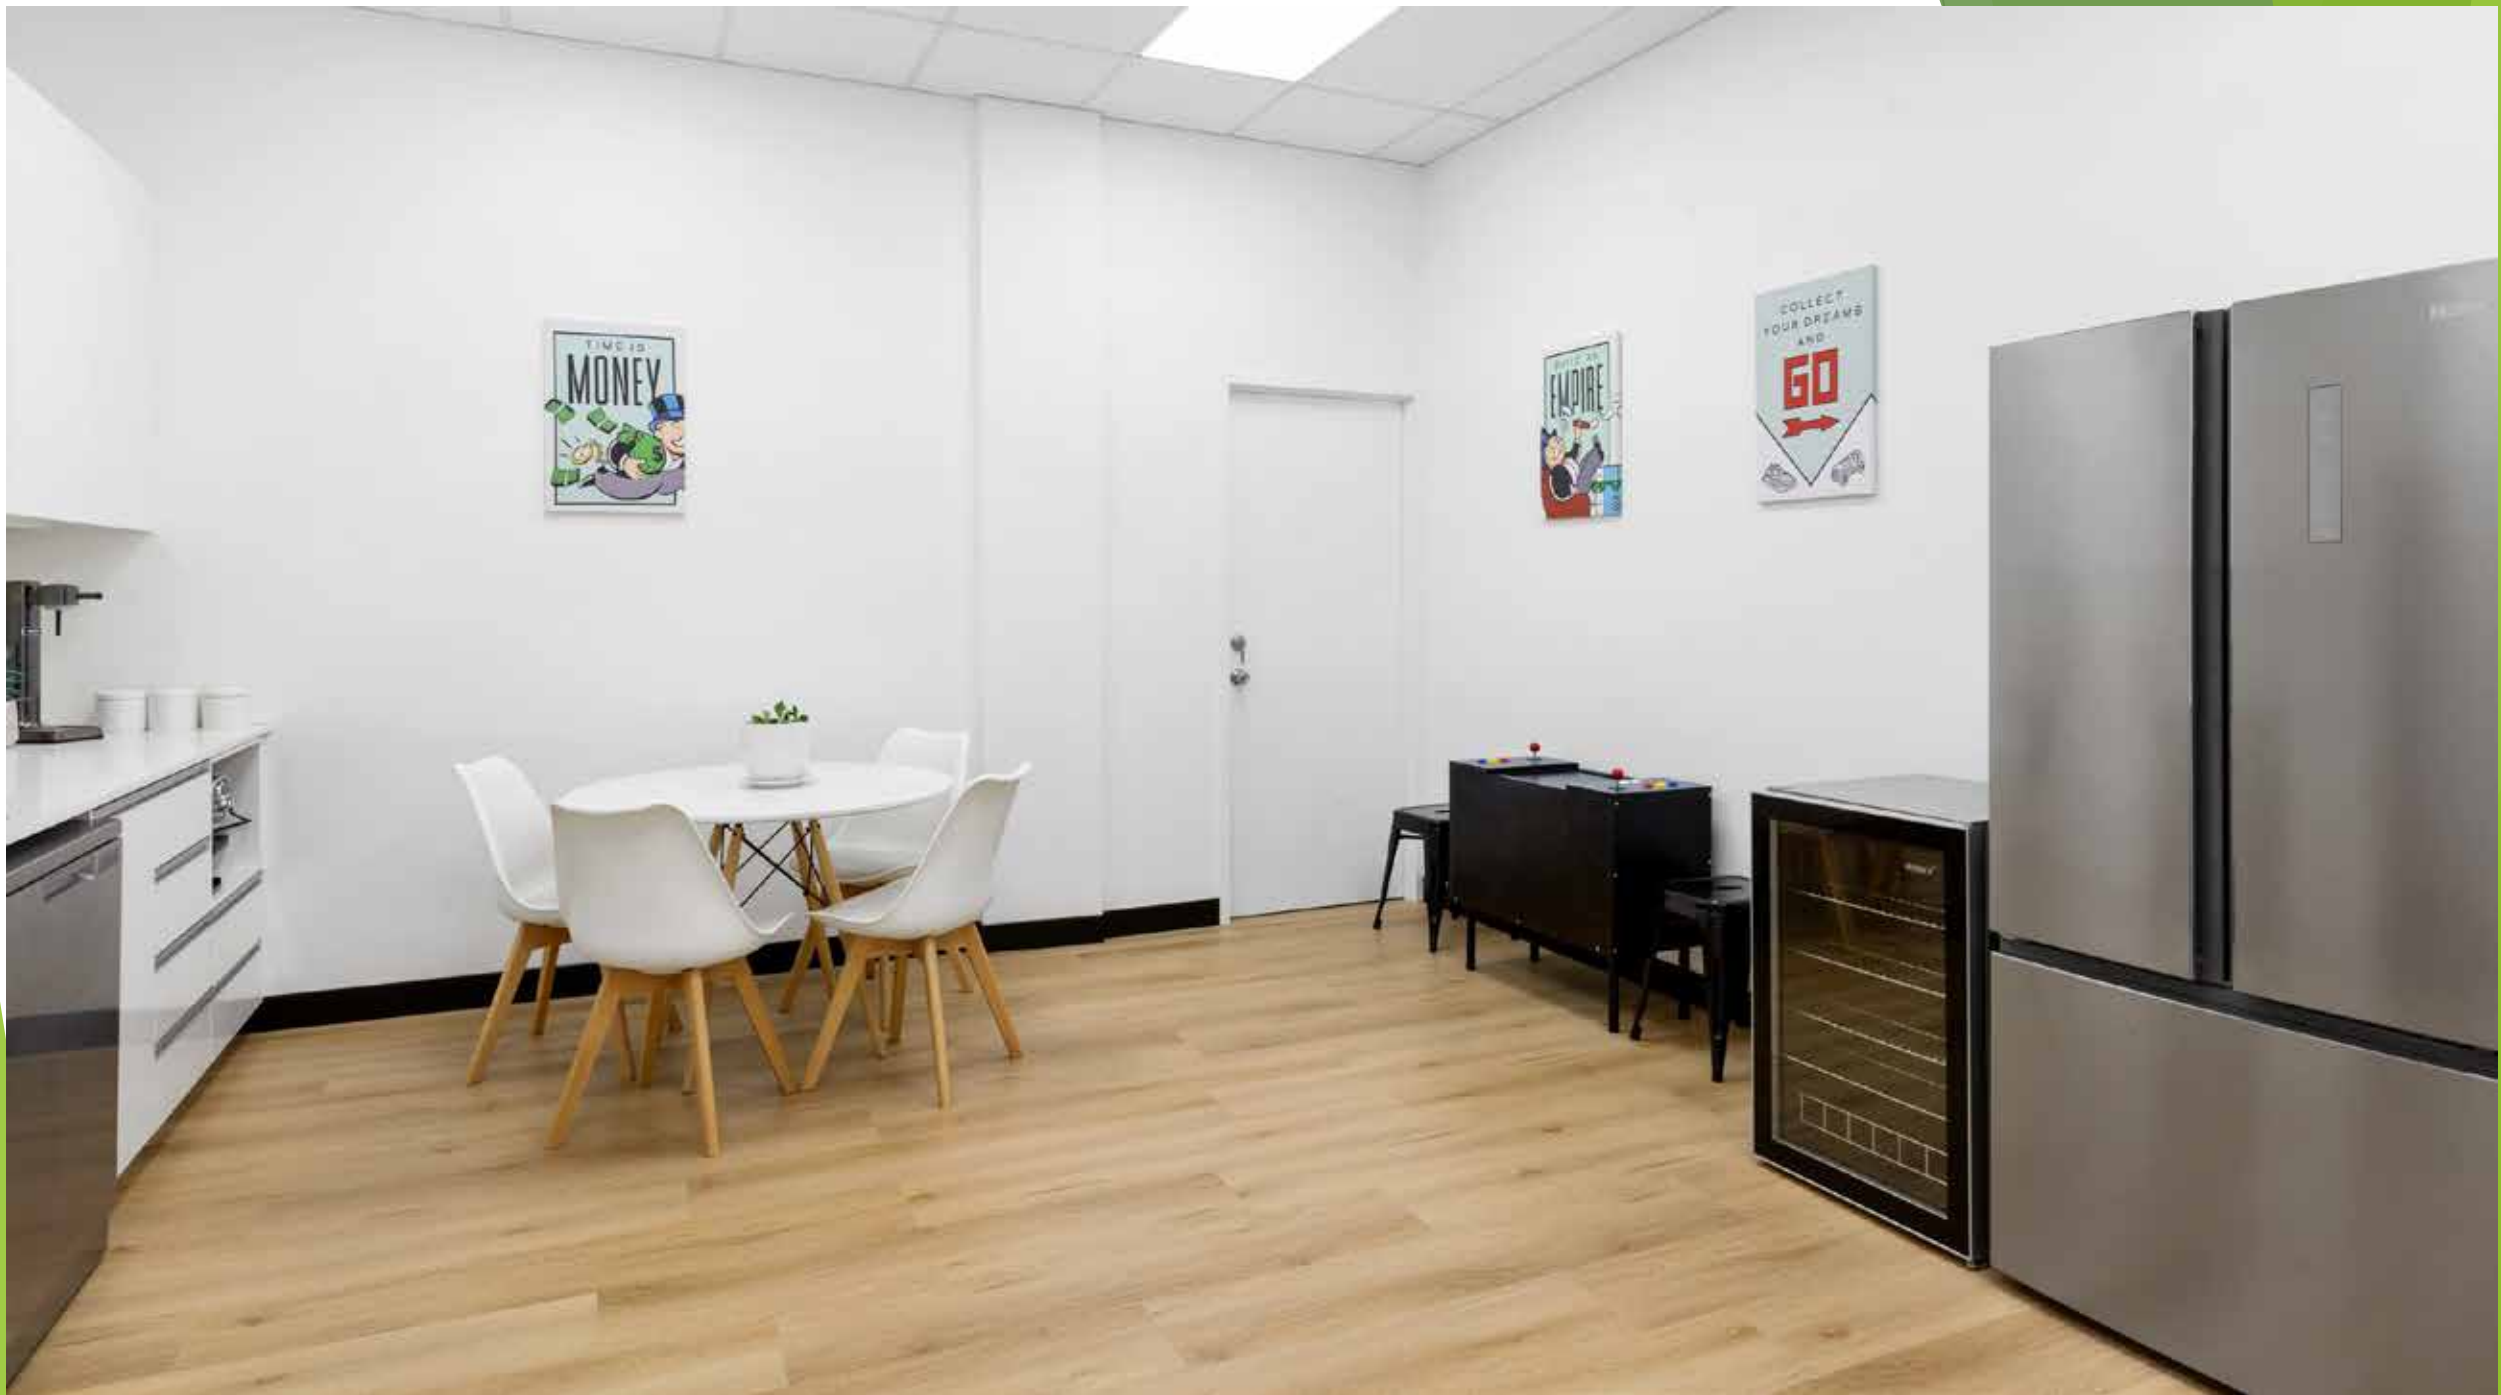

Jacobs

Office Fitout Gallery

The background features abstract, overlapping geometric shapes in various shades of green, ranging from light lime to dark forest green. These shapes are primarily located on the right side of the frame, creating a modern, layered effect against the white background.

Screening

Hot Desks

relead
MEDIA

Denture
HEALTH CARE

Dr Romana Bowd
PSYCHOLOGIST

VIETNAMESE RESTAURA

OPERABLE WALLS

Offices, Offices, Offices!!!