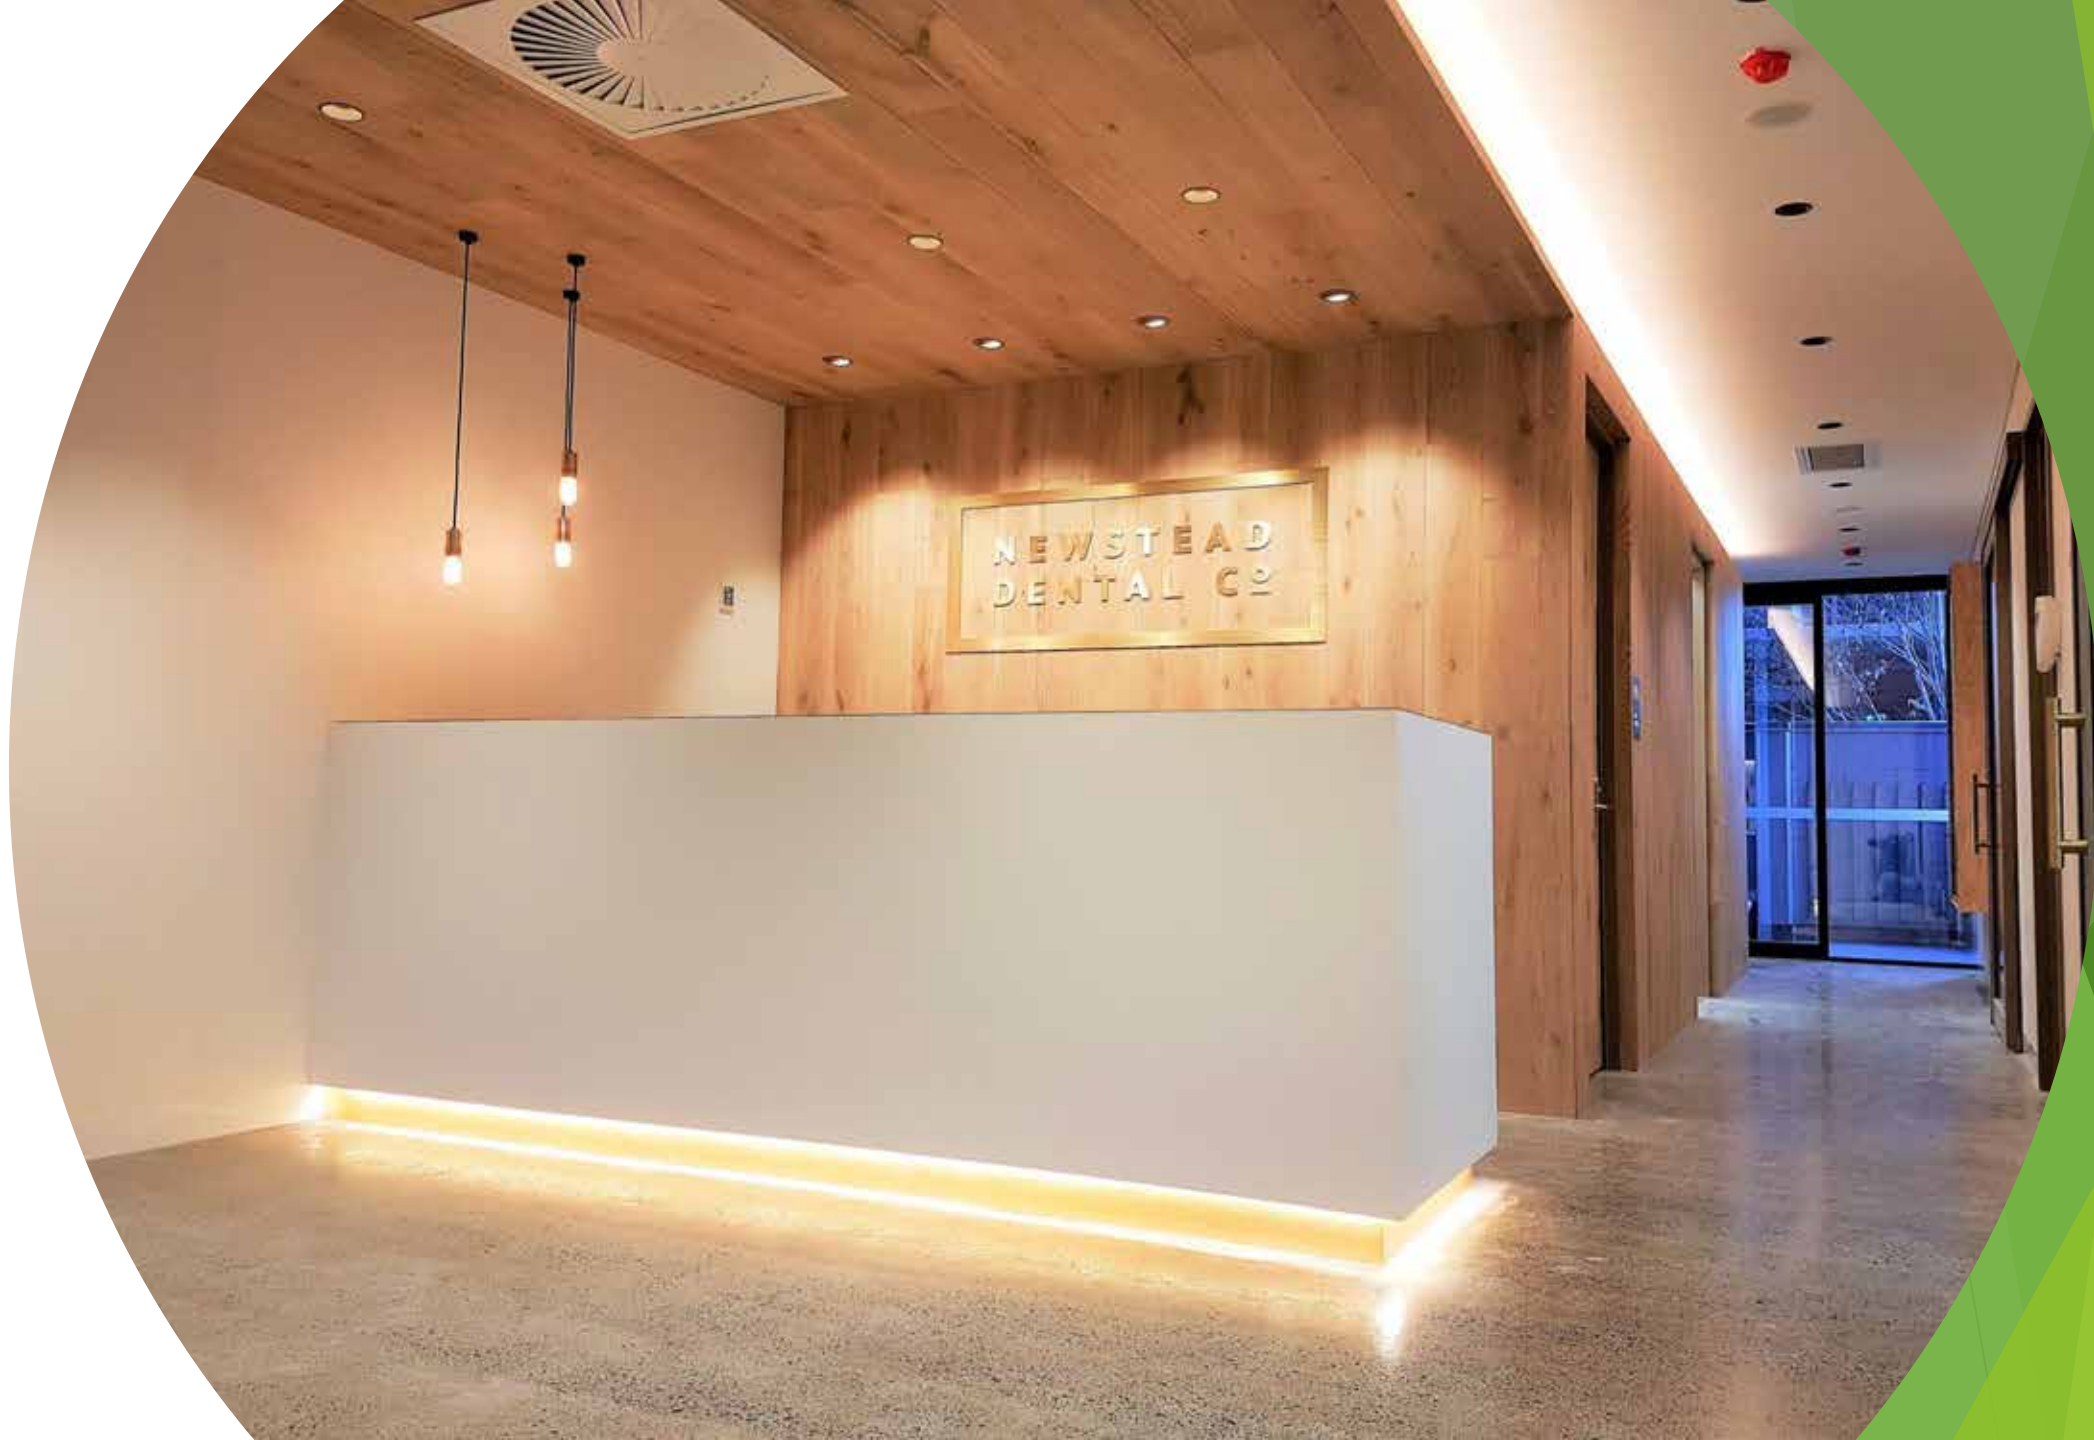

Jacobs

Office Fitout Gallery

The background features abstract, overlapping geometric shapes in various shades of green, ranging from light lime to dark forest green. These shapes are primarily located on the right side of the frame, creating a modern, layered effect against the white background.

Screening

Hot Desks

relead
MEDIA

Denture
HEALTH CARE

Dr Romana Bowd
PSYCHOLOGIST

VIETNAMESE RESTAURA

OPERABLE WALLS

Offices, Offices, Offices!!!