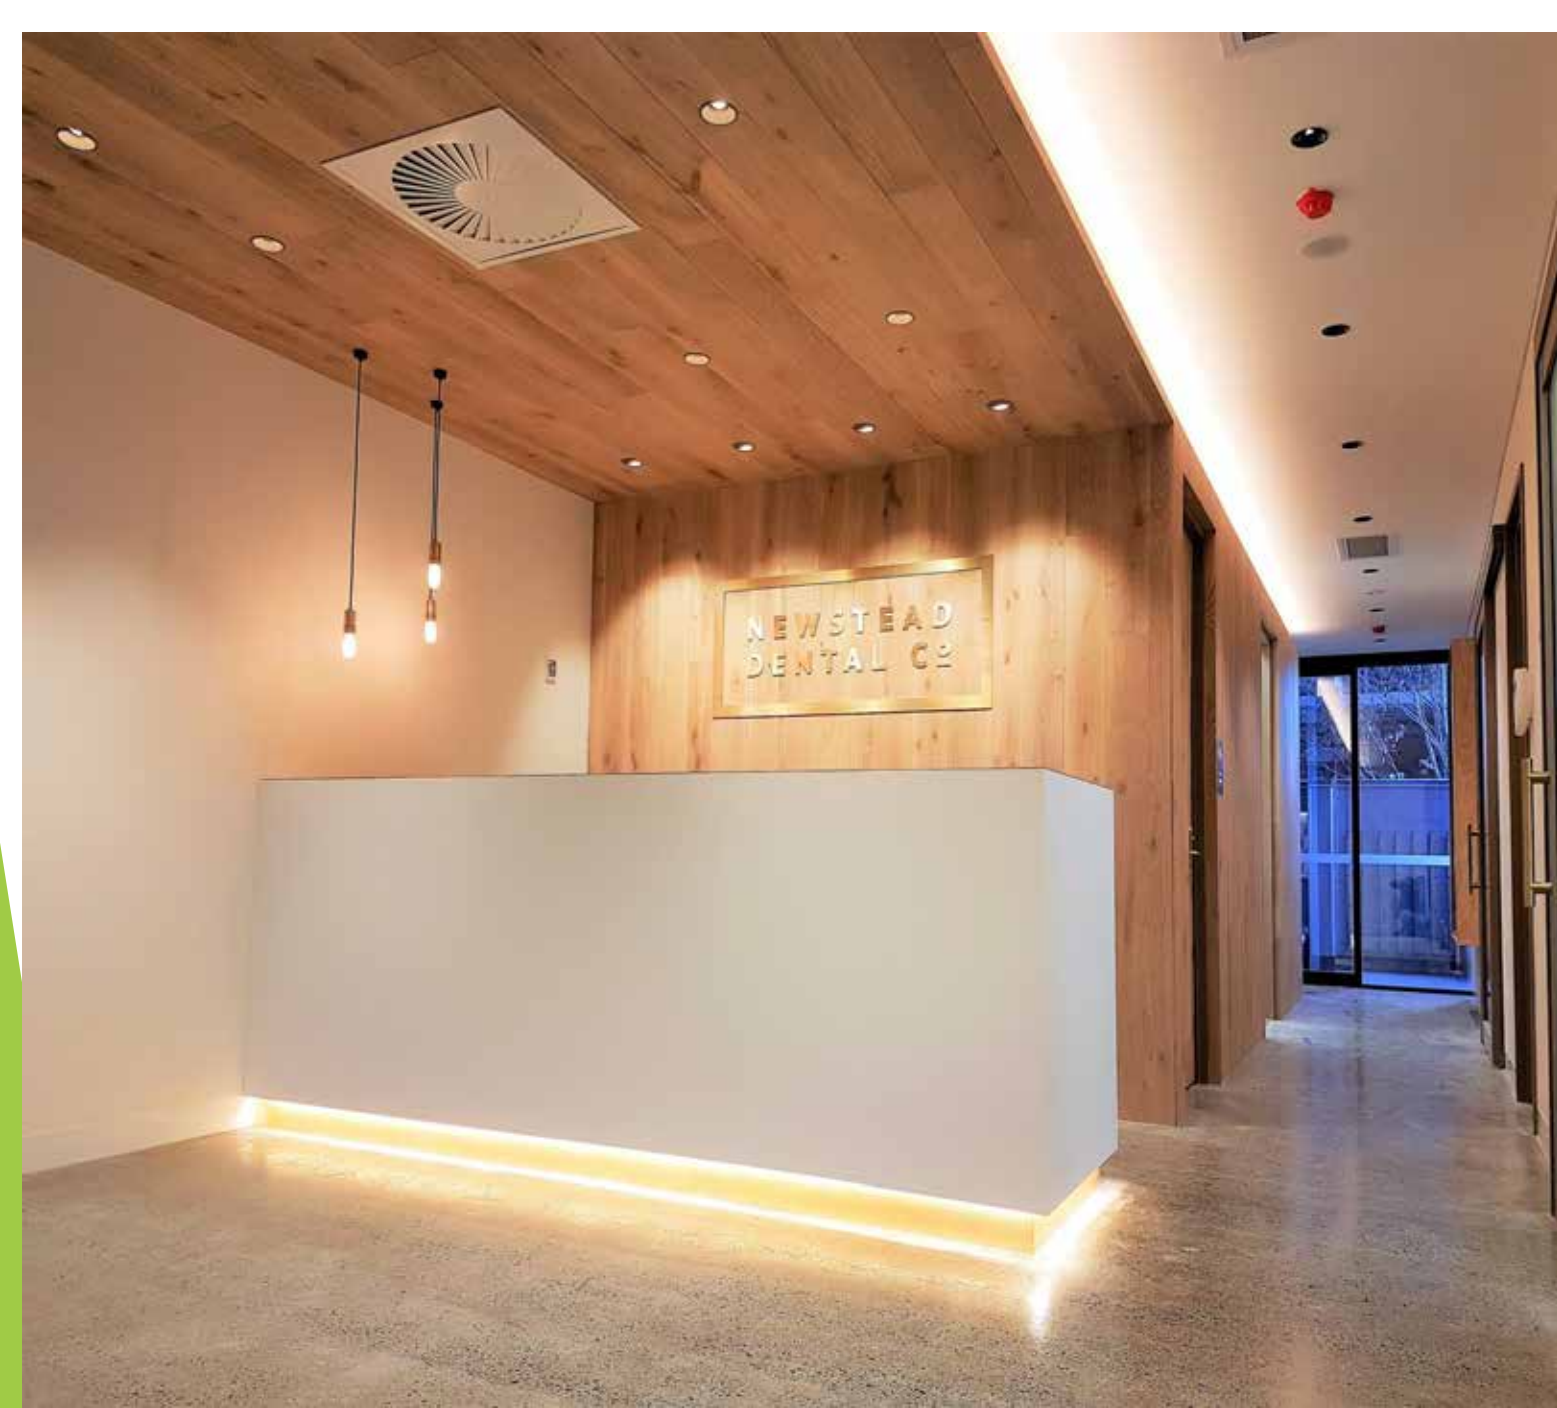

Jacobs

Office Fitout Gallery

The background features abstract, overlapping geometric shapes in various shades of green, ranging from light lime to dark forest green. These shapes are primarily located on the right side of the frame, creating a modern, layered effect against the white background.

Screening

Hot Desks

relead
MEDIA

Denture
HEALTH CARE

Dr Romana Bowd
PSYCHOLOGIST

VIETNAMESE RESTAURA

OPERABLE WALLS

Offices, Offices, Offices!!!