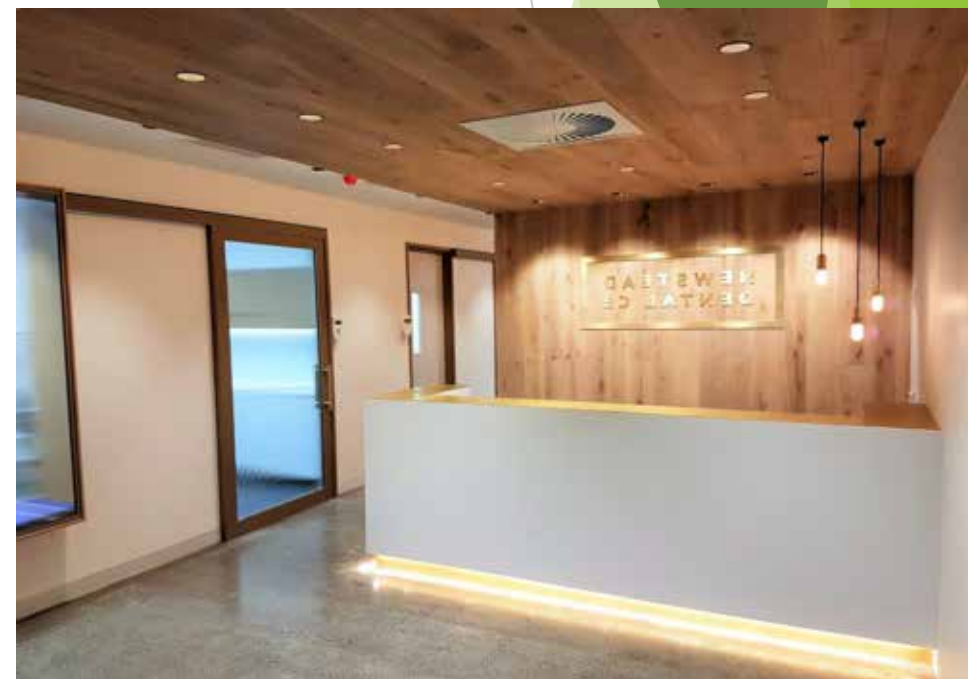

Jacobs

Office Fitout Gallery

The background features abstract, overlapping geometric shapes in various shades of green, ranging from light lime to dark forest green. These shapes are primarily located on the right side of the frame, creating a modern, layered effect against the white background.

Screening

Hot Desks

relead
MEDIA

Denture
HEALTH CARE

Dr Romana Bowd
PSYCHOLOGIST

VIETNAMESE RESTAURA

OPERABLE WALLS

Offices, Offices, Offices!!!