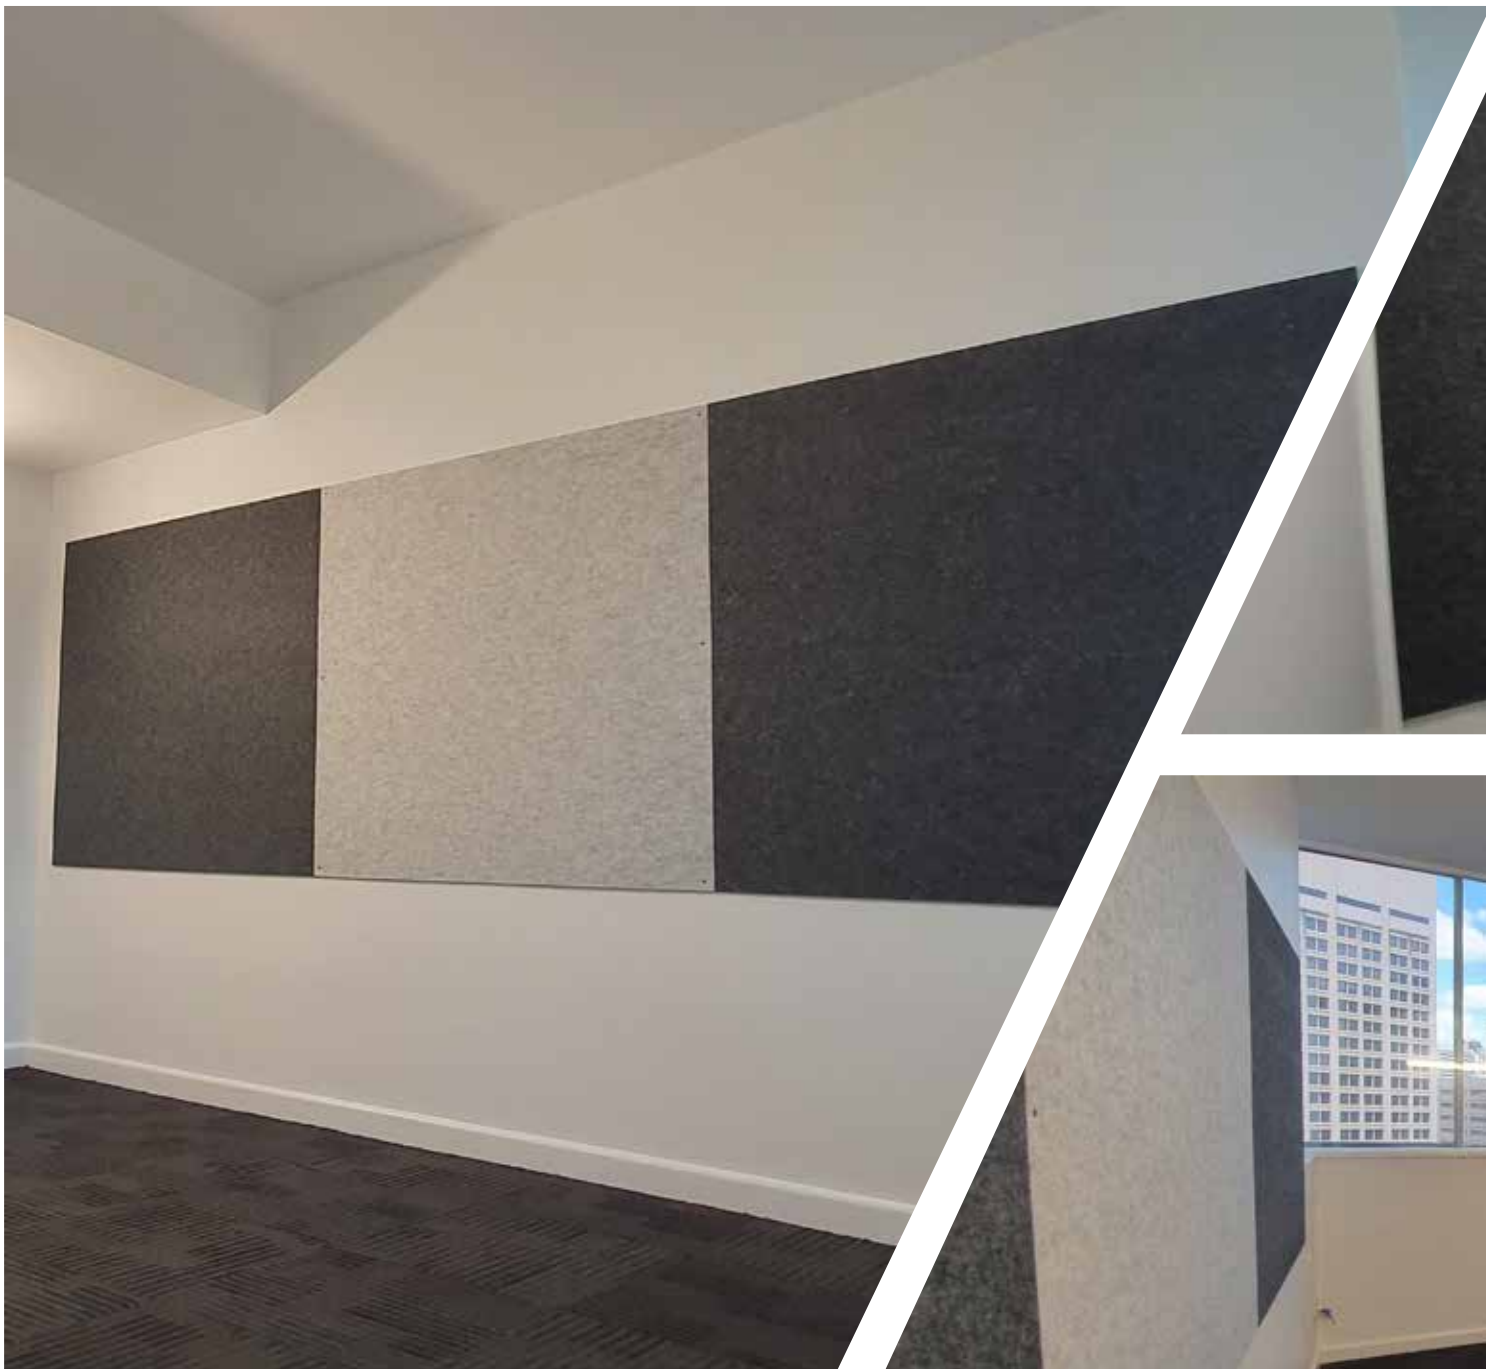

Jacobs

Office Fitout Gallery

The background features abstract, overlapping geometric shapes in various shades of green, ranging from light lime to dark forest green. These shapes are primarily located on the right side of the frame, creating a modern, layered effect against the white background.

Screening

Hot Desks

relead
MEDIA

Denture
HEALTH CARE

Dr Romana Bowd
PSYCHOLOGIST

VIETNAMESE RESTAURA

OPERABLE WALLS

Offices, Offices, Offices!!!